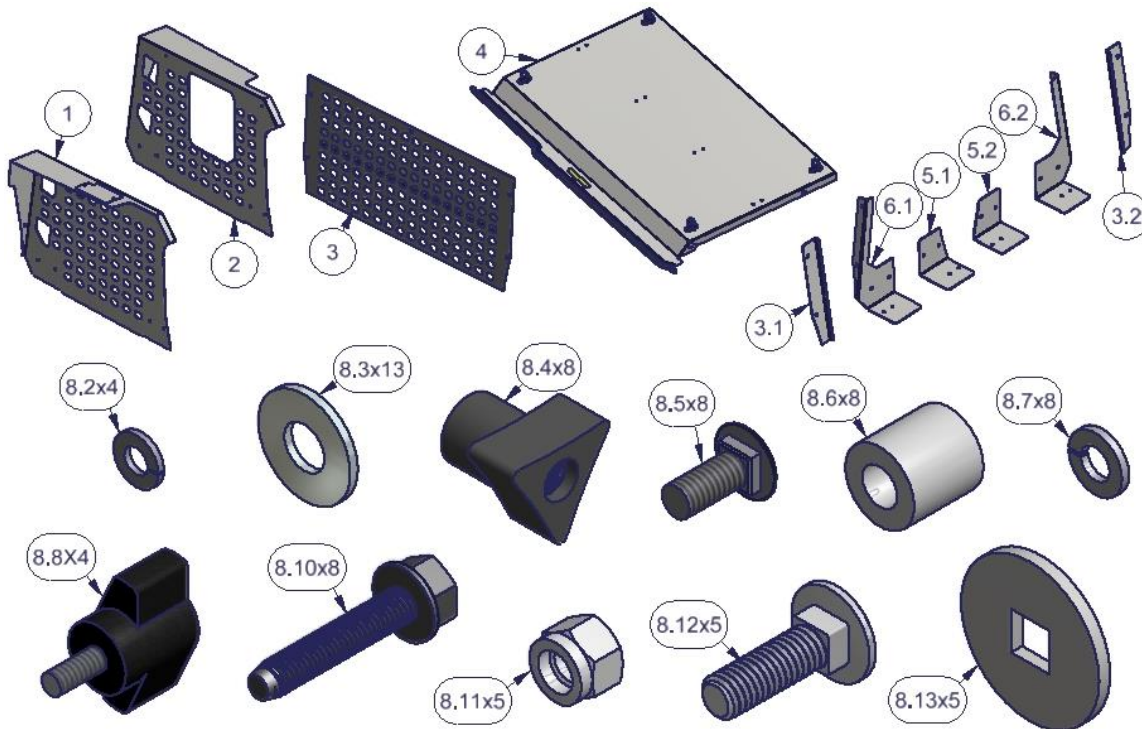

Components

Componentes

Composants